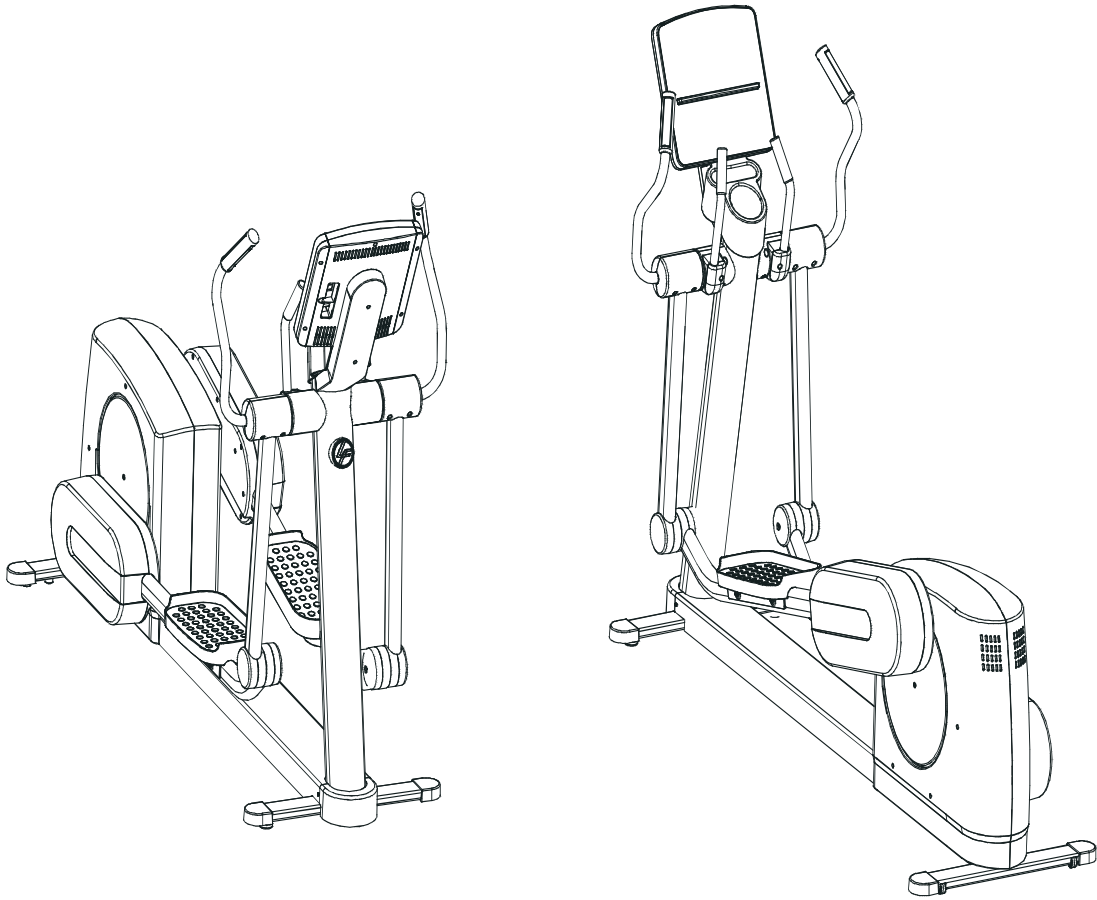

LifeFitness

Classic Cross-trainer CLSXH-0XXX-01
(international only)

Customer Support Services
PARTS MANUAL rev 24 Sep 2009

Console Support and Deadshaft Covers 4
Handlebars and Bullhorns 5
Console and Related Components 6
Upper Frame Hardware 7
Rocker Arms and Pedal Levers 8
Crank Cover and Lower Caps 9
Lower Frame Shrouds and Hardware 10
Pedal Lever Components 11
PCB, Battery, Reed Switch, and Bracket 12
Bearing Insert Assembly 13
Crank Arm Pulley Assembly 14
Drive Module 15
Drive Module Hardware 16
Cables 17

Description	Part No.
OPERATION MANUAL (CD)	OKCD-02003-0001
SERVICE MANUAL	M051-00K62-A149
TOUCH UP PAINT: SPRAY CAN .5 OZ BOTTLE W/APPLICATOR .33 OZ PEN	0017-00008-0204 0017-00008-0205 0017-00008-0206
HARDWARE BAG	AK62-00152-0001
ACCESS PANEL ASSEMBLY CONSISTS OF: 120" COAX CABLE 120" POWER EXTENSION CABLE BRACKET F-TYPE PANEL CONNECTOR #8 PLASTIC GROMMET	AK62-00210-0000 AK32-00020-0002 AK32-00078-0001 OK62-01179-0001 0017-00021-2846 0017-00042-0754
PLUG IN OPTION 120/60	GK62-00002-0018
PLUG IN OPTION 240/50 UK	GK62-00002-0019
PLUG IN OPTION 240v AUS	GK62-00002-0020
PLUG IN OPTION 230/50 CONT	GK62-00002-0021

This treadmill has both Lifepulse sensors and telemetry for reading heart rate.

Language	Part Nos.	
	Console	Overlay/Bezel/Switch
Eng + Met	AK62-00329-0001	AK62-00191-0001
Ger/Met	AK62-00329-0003	AK62-00191-0003
Spn/Met	AK62-00329-0004	AK62-00191-0004
Jap/Met	AK62-00329-0006	AK62-00191-0006
Frn/Met	AK62-00329-0007	AK62-00191-0007
Ital/Met	AK62-00329-0008	AK62-00191-0008
Dut/Met	AK62-00329-0009	AK62-00191-0009
Port/Met	AK62-00329-0010	AK62-00191-0010
Turk/Met	AK62-00329-0014	AK62-00191-0014